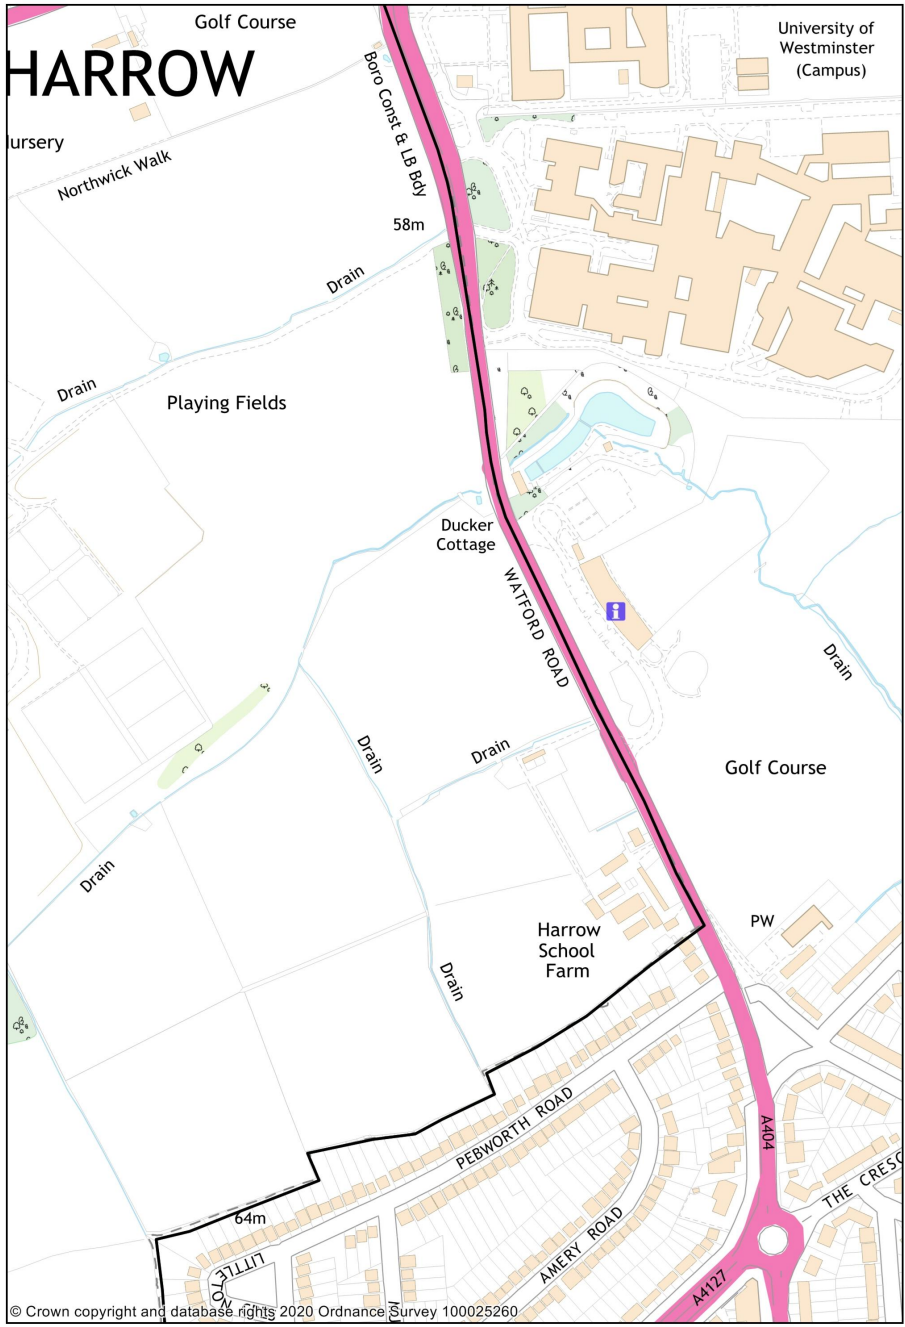

Blue Zenzer 280 Watford Road

1:5000

0 0.05 0.1 kilometres